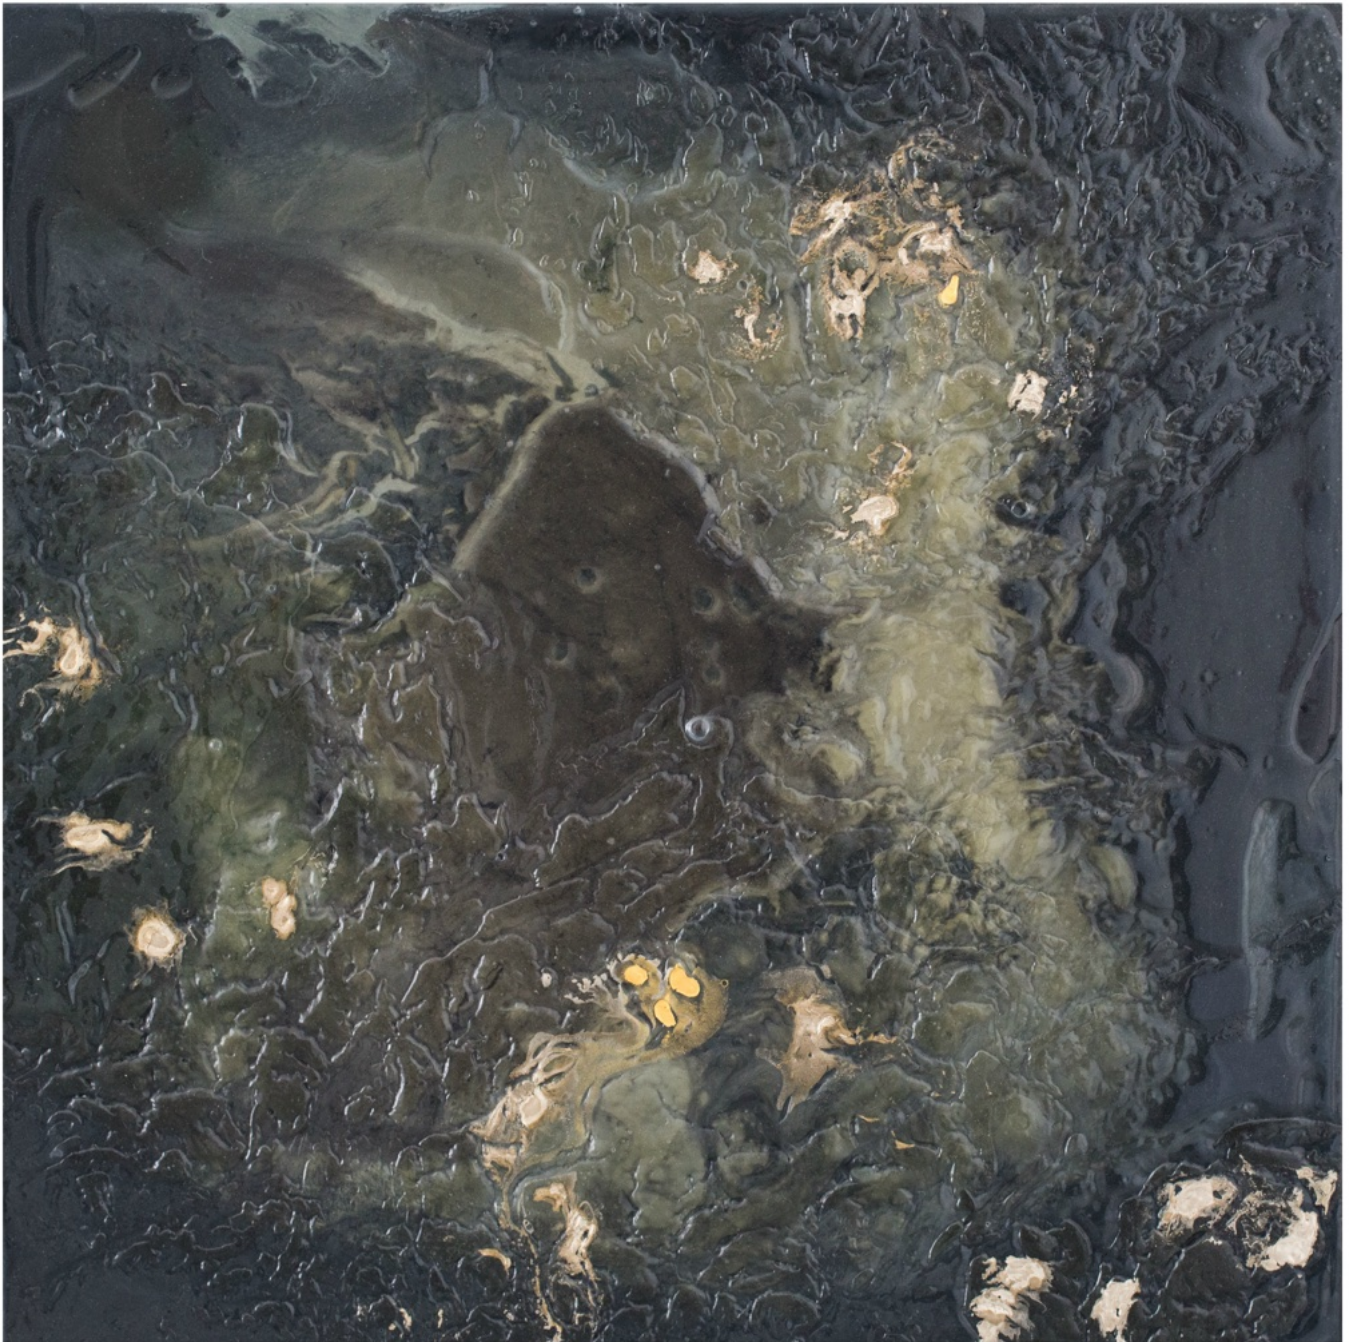

Apparition No. 12

20 x 20 inches

Mixed media on wood

Price upon request